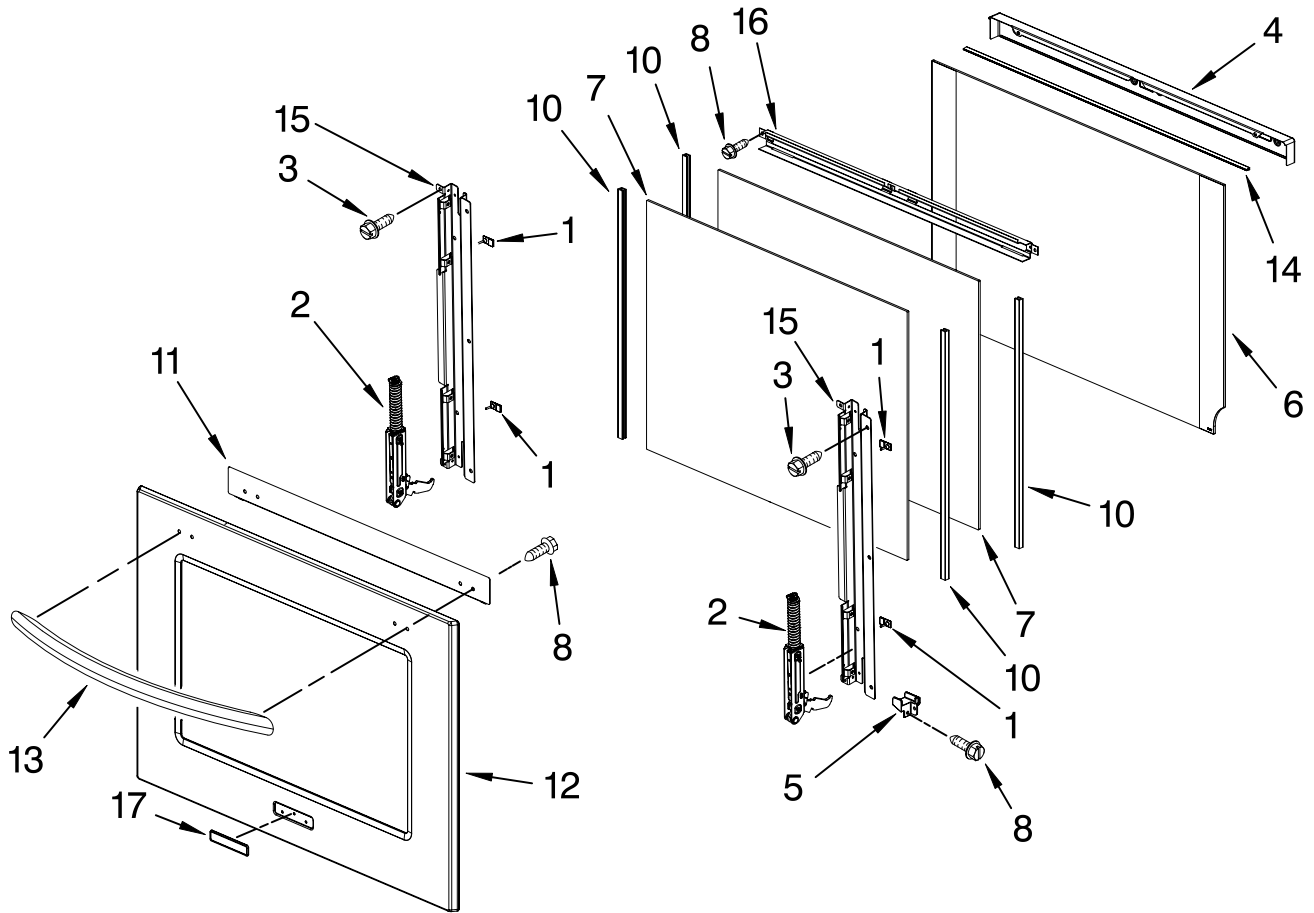

OVEN DOOR PARTS

For Models: KEBS177SBL00, KEBS177SWH00, KEBS177SSS00
(Black) (White) (Stainless)

Illus. No.	Part No.	DESCRIPTION
1	8304522	Bumper, Door
2	8303990	Hinge, Door (2)
3	3196183	Screw
4	8304580BL	Vent, Door Top
5		Bracket, Door
	8304377	Right
	8304378	Left
6	8303738BL	Door Liner
7	8303732	Glass, Inner
8	4449743	Screw

Illus. No.	Part No.	DESCRIPTION
10	8304523	Seal
11	8304361BL	Bracket, Handle
12		Door Glass, Assembly
		Includes #17
	8304001	Black
	8304003	White
	8303999	Stainless

Illus. No.	Part No.	DESCRIPTION
13		Door Handle
	8303775BL	Black
	8303775WH	White
	8303775SS	Stainless
14	8304525	Seal
15	8303745BL	Frame, Door Side(2)
16	8303754	Door, Top Bracket
17		Badge
	8304603BL	Black
	8304603WH	White
	8304603SS	Stainless

FOR ORDERING INFORMATION REFER TO PARTS PRICE LIST